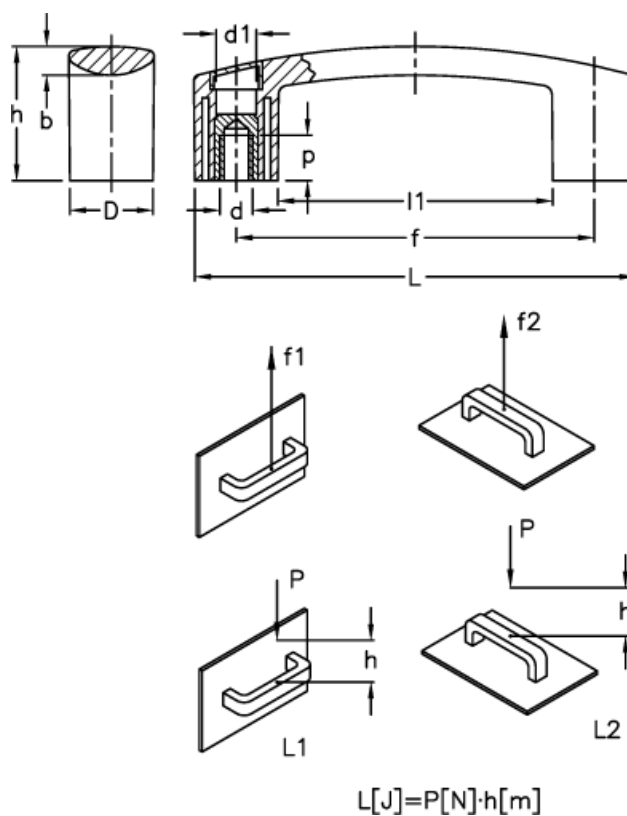

Data Sheet

Article number: 23052604215
Description: E+G Bridge handle
EBP.200-B M8-C5

Measures

b	= 9.5	L	= 208.5
D	= 28.5	l1	= 150.5
d1	= 13.5	L1 (J)	= 16
d 6H	= M8	L2 (J)	= 9
f	= 179 +/-1	p	= 13
F1 (N)	= 2200		
F2 (N)	= 1500		
h	= 51		